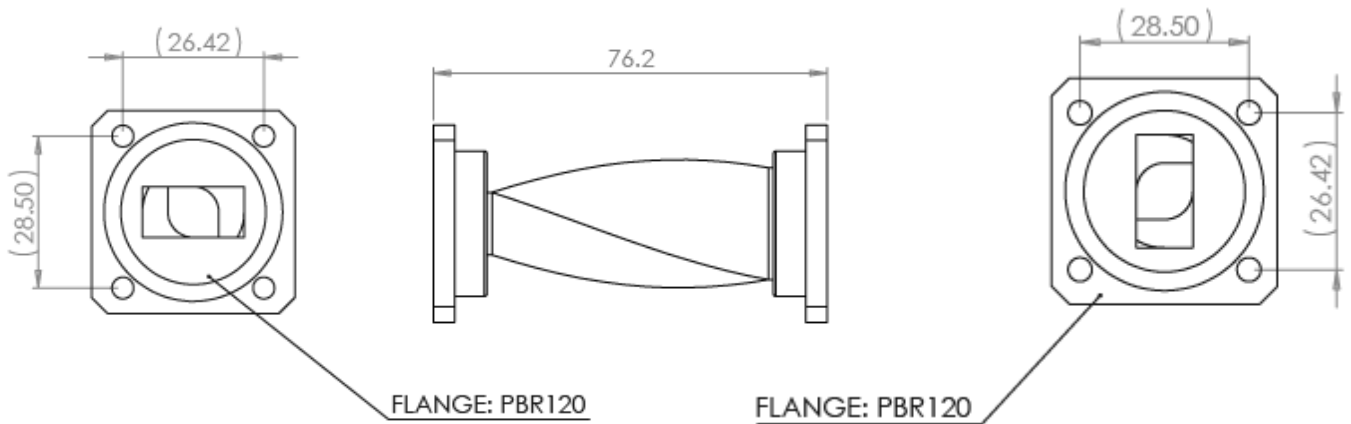

# Ku-Band Waveguide Twist

10 – 15 GHz

Specification	
Waveguide Size	WG17 / WR75 / R120
Frequency	10 - 15GHz
VSWR	1.1:1
Waveguide Flanges	PBR120
Material	Copper Waveguide, Brass Flanges
Finish	Black Paint